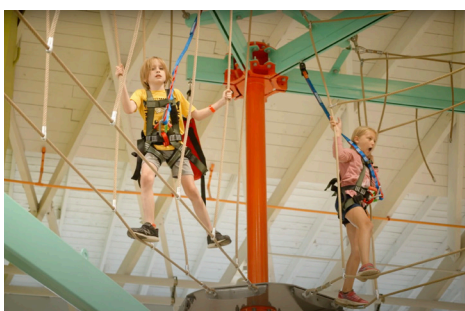

MERIT BADGES