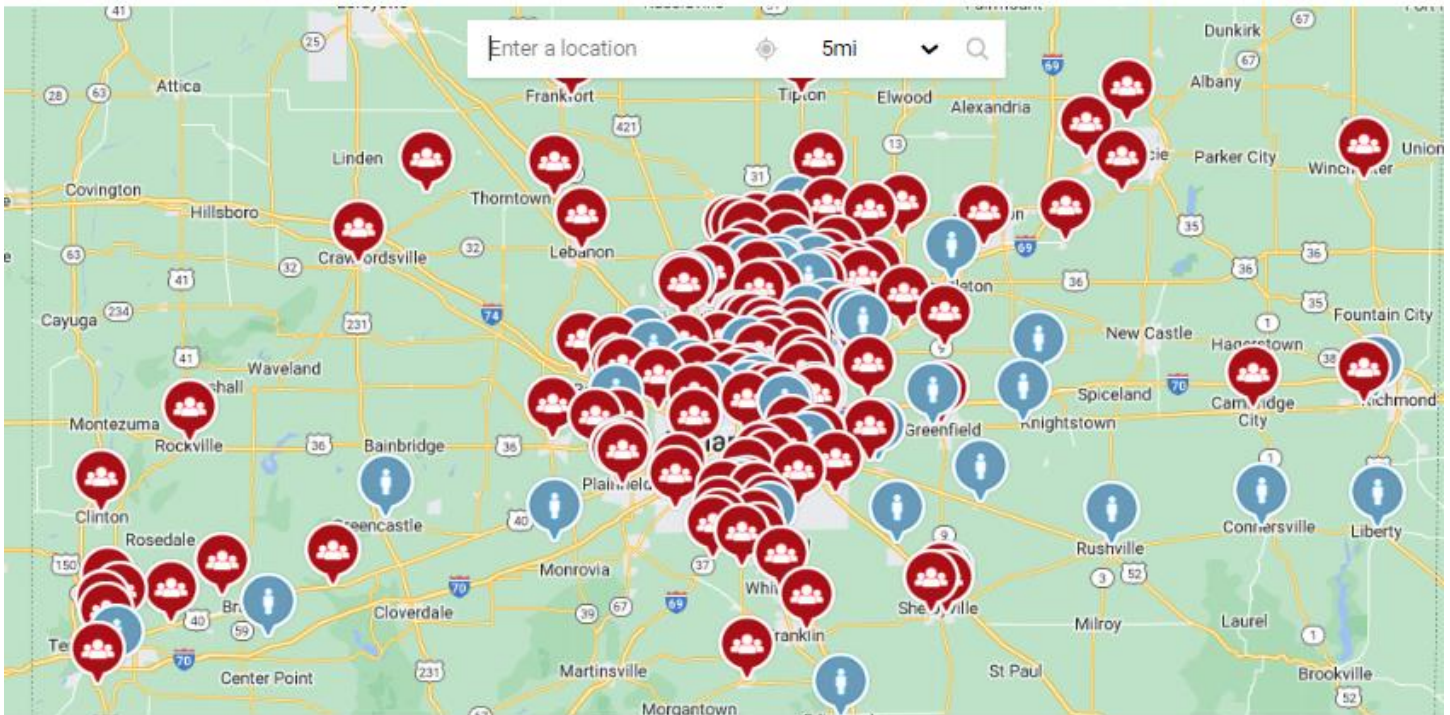

Ways to Join Scouting in 2023

Below are the options a parent has to register their child for Scouting in 2023.

1) Visit www.JoinScoutsIN.org

Click on the Unit Pin (or type in zip code) of unit they wish to join. Visual of map below.

Cub Scout Pack Locator

Enter your location and find a Pack that meets your needs.

2) Visit www.BeAScout.org and fill out an application online for the unit they have chosen to join.

3) Fill out a Youth Application at a Pack Sign-Up Night or Pack Meeting and return to Council via in-person drop off or scanned email of the Scout's application.