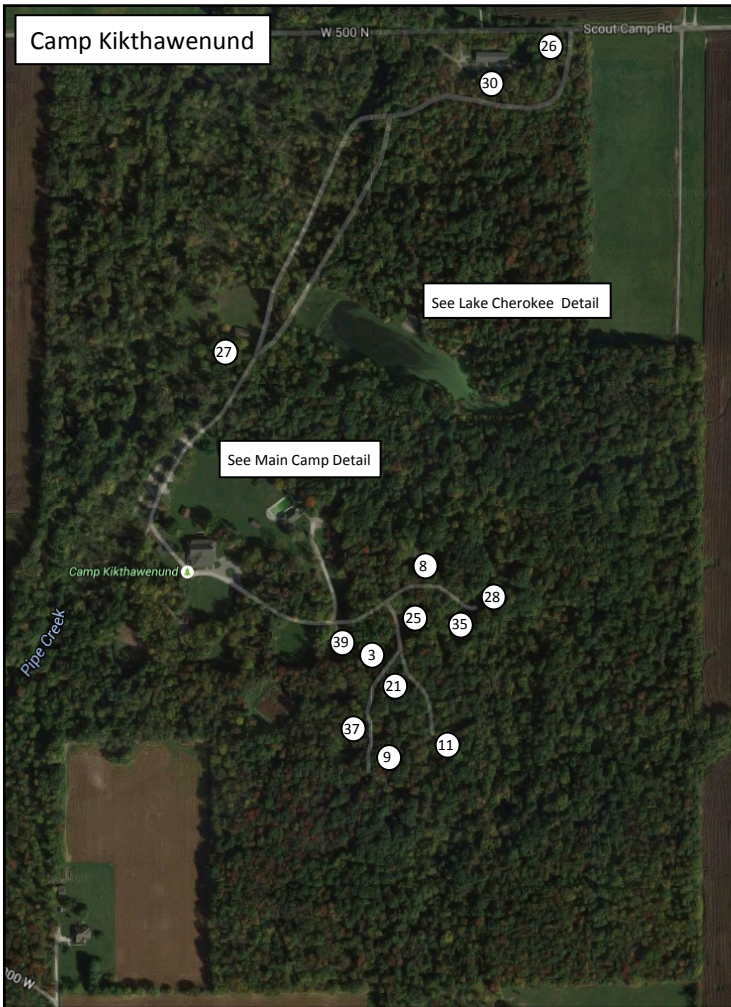

Crossroads of America Boy Scout Council

Camp Kikthawenund, 7651 W 500 N, Frankton, IN 46044

LEGEND

- | | | |
|------------------------------------|---------------------------------------|---------------------------------------|
| 1 Activity Area | 14 Eli Lilly & Co Pool & Shower House | 29 Parking Lot |
| 2 Albert & Leta Alley Shower House | 15 Flag Poles | 30 Ranger's House |
| 3 Baden Powell Campsite & Shelter | 16 Fort Miami | 31 Remy Cabin |
| 4 Boating Area | 17 Health Lodge | 32 Restrooms |
| 5 Brian Fowler Campfire Circle | 18 Indian Village | 33 Roche Western Town Archery Shelter |
| 6 Cabin A | 19 Inlow Riverboat Shelter | 34 Roche Western Town BB Shelter |
| 7 Camp Office | 20 Irv Brengle Parade Field | 35 Shawnee Campsite & Shelter |
| 8 Cherokee Campsite & Shelter | 21 James E West Campsite & Shelter | 36 Steak n Shake Dining Hall |
| 9 Crooked Tree Campsite & Shelter | 22 Krone Rifle Range | 37 Tomolopus Campsite & Shelter |
| 10 Cub Shelter | 23 Lake Cherokee | 38 Trading Post |
| 11 Dan Beard Campsite & Shelter | 24 Legacy Fund Welcome Shelter | 39 Walking Bear Campsite & Shelter |
| 12 Dubois Cabin | 25 Little Turtle Campsite & Shelter | |
| 13 Eldon Williams TAC Area | 26 Main Entrance | |
| | 27 Maintenance Building | |
| | 28 Nine Oaks Campsite | |