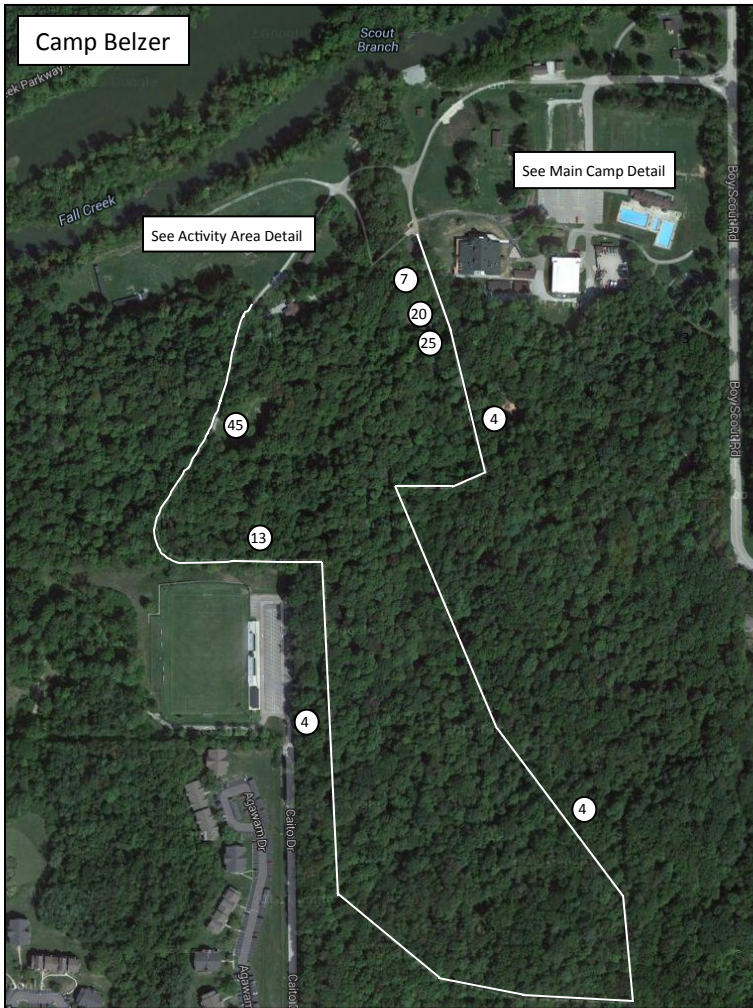

Crossroads of America Boy Scout Council

Camp Belzer, 6102 Boy Scout Rd, Indianapolis, IN 46226

LEGEND

- | | | |
|-----------------------------------|--------------------------------|-----------------------------------|
| 1 Activity Center | 16 Firecrafter Welcome Shelter | 33 Restrooms (year-round) |
| 2 Activity Field | 17 Gyro Trading Post | 34 Rotary Cabin |
| 3 Activity Field Restroom | 18 Health Lodge | 35 Rotary International Shelter |
| 4 Akela Trail | 19 Hunt Cabin | 36 Rotary Shelter |
| 5 Archery Range Shelter | 20 K Hut | 37 Scout Band Building |
| 6 BB Range Shelter | 21 Kahn Cabin | 38 Second Step Campsite & Shelter |
| 7 Belzer Cabin | 22 Kiwanis Shelter | 39 Second Step Latrine |
| 8 Campfire Ring | 23 Main Entrance | 40 Shower House |
| 9 Camporee Field | 24 Mascatea Campsite & Shelter | 41 Staff Cabins |
| 10 Canoe Landing | 25 Osterman Shelter | 42 Trash Dumpster |
| 11 Canoe Yard | 26 Parking Lot | 43 Voyageur Building |
| 12 Chorpennig Shelter | 27 Picnic Area | 44 Voyageur Campsite & Shelter |
| 13 Eagles Nest Campsite & Shelter | 28 Pines Campsite & Shelter | 45 Wiley Campsite & Shelter |
| 14 Equipment Cart Racks | 29 Pioneer Cabin | |
| 15 Field House | 30 Pool 1 | |
| | 31 Pool 2 | |
| | 32 Ranger's House | |
| | | W Water (year-round) |